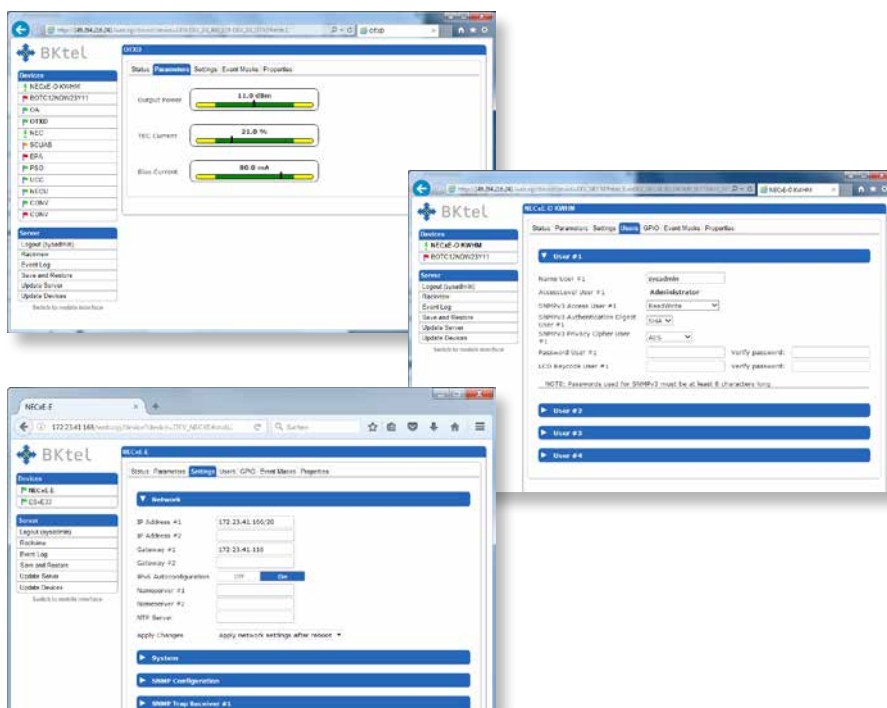

Network Management

The NECxE is equipped with an extended security engine for HTTPS connections from any web browser. The remote SNMPv3 interface allows controlling and monitoring of all active components and provides the connection to a higher level Umbrella Management System, such as the Bktel CABLEwatch NMS.

Bktel communications GmbH

Benzstrasse 4

41836 Hueckelhoven-Baal, Germany

Phone: +49 (0) 24 33 / 91 22-0

Fax: +49 (0) 24 33 / 91 22-99

Office Kornwestheim:

Bahnhofstrasse 82

70806 Kornwestheim, Germany

Phone: +49 (0) 71 54 / 1 59 90-0

Fax: +49 (0) 71 54 / 1 59 90-77