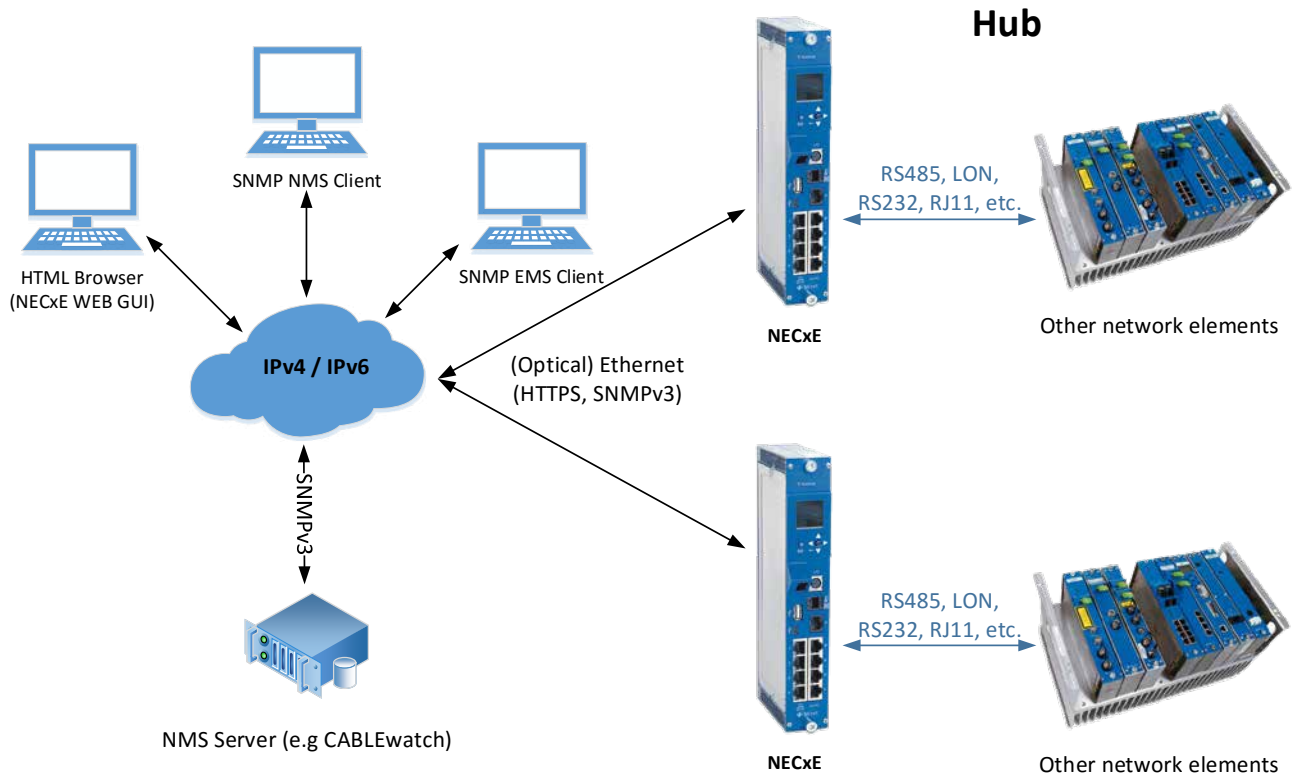

NECxE - Network Element Controller

Product Overview

NECxE: BKtel`s New Element Controller Offers Maximum Security for Network Management Interface

The NECxE is the newest generation of BKTEL`s network element controllers. Because of operation in locations with direct connection to critical infrastructure, BKtel has developed the NECxE complying with highest security requirements.

The NECxE product family is used for management and monitoring network elements in HFC and FTTH networks. Based on a Linux software architecture and with the implementation of the newest feature set, the NECxE provides the highest security level required in state-

NECxE embedded in 19" stand-alone xE Platform

NECxE in BK platform housing

Features

- ◆ Embedded Linux operating system
- ◆ IPv4 and IPv6 support
- ◆ Multiple Number of IP addresses
- ◆ Webserver accessible via HTTP and HTTPS
- ◆ TLS1.2: Web applications with authenticated sessions
- ◆ SNMP support v1,v2,v3
- ◆ Enhanced Login- menu with unlimited users and authentication levels
- ◆ Ethernet RJ-45 connector for access management interface 10/100/1000 Mbps
- ◆ USB interface for local access management
- ◆ RJ-45 to poll external slave units
- ◆ Mini-DIN connector with 5 general purpose input/outputs
- ◆ LED module status indicator
- ◆ LCD display
- ◆ Protection key

The NECxE is equipped with an extended security engine for HTTPS connections from any web browser. The remote SNMPv3 interface allows controlling and monitoring of all active components and provides the connection to a higher level Umbrella Management System, such as the Bktel CABLEwatch NMS.